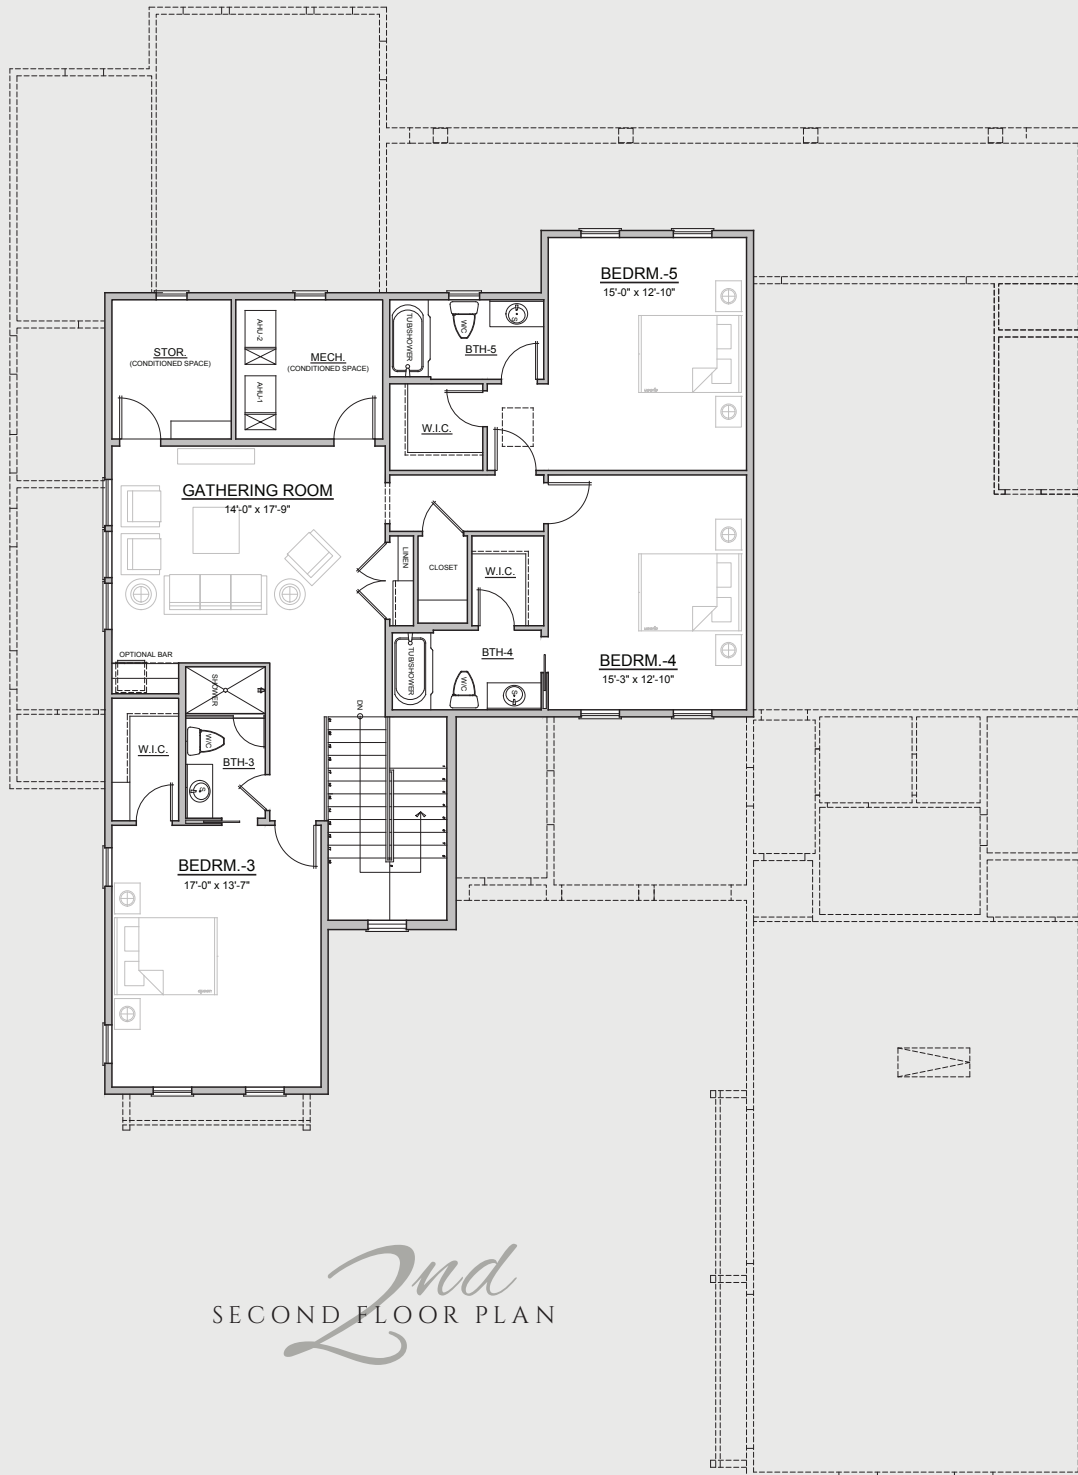

LUXURY HOMES

by MARCUS MEIDE

605 SHELL RIDGE LANE

RIVER LANDING
AT TWENTY MILE

5 BEDROOM | 5.5 BATH | 4,226 SQFT

1st
FIRST FLOOR PLAN

LUXURY HOMES
by MARCUS MEIDE

2nd
SECOND FLOOR PLAN

605 SHELL RIDGE LANE

5 BEDROOM | 5.5 BATH | 4,226 SQFT

605 SHELL RIDGE LANE

5 BEDROOM | 5.5 BATH | 4,226 SQFT

SITE MAP

LUXURY HOMES
by MARCUS MEIDE

LIC: #CBC1257579