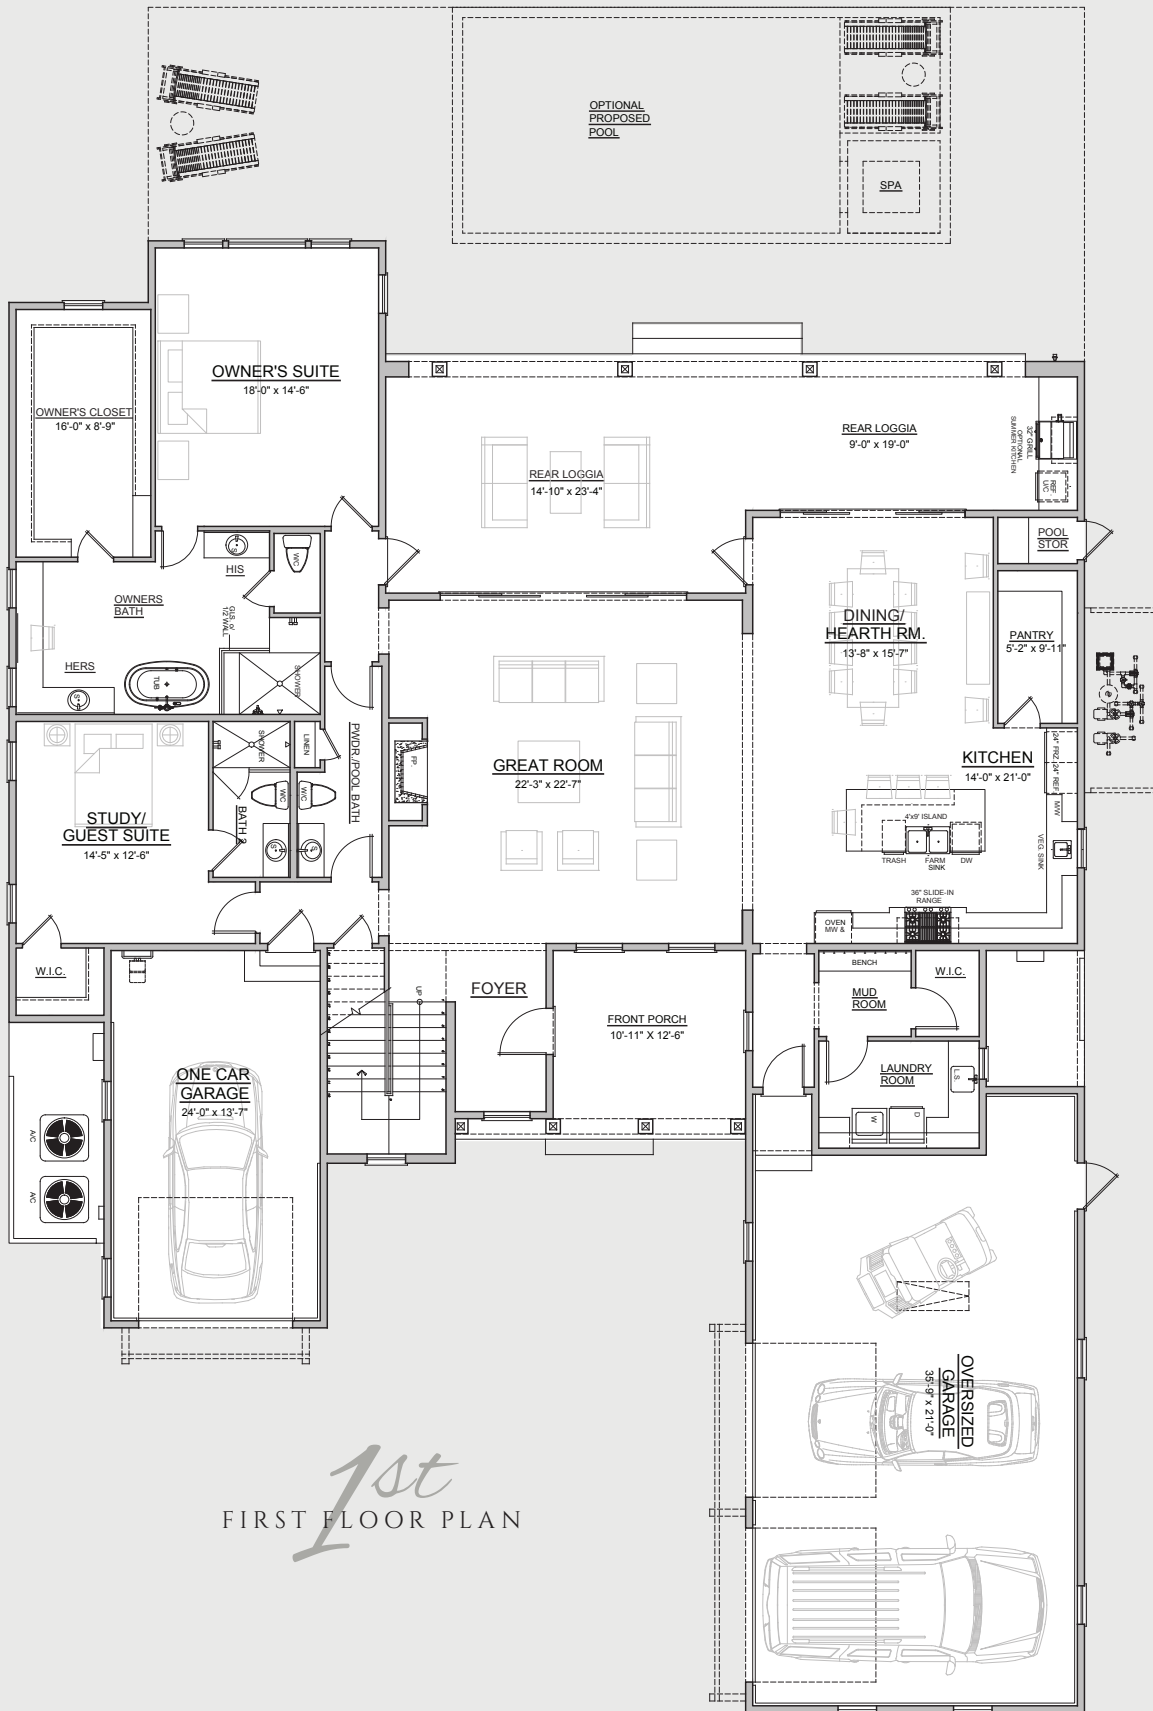

LUXURY HOMES

by MARCUS MEIDE

605 SHELL RIDGE LANE

RIVER LANDING
AT TWENTY MILE

5 BEDROOM | 5.5 BATH | 4,226 SQFT

1st
FIRST FLOOR PLAN

LUXURY HOMES
by MARCUS MEIDE

2nd
SECOND FLOOR PLAN

605 SHELL RIDGE LANE

5 BEDROOM | 5.5 BATH | 4,226 SQFT

605 SHELL RIDGE LANE

5 BEDROOM | 5.5 BATH | 4,226 SQFT

SITE MAP

LUXURY HOMES
by MARCUS MEIDE

LIC: #CBC1257579