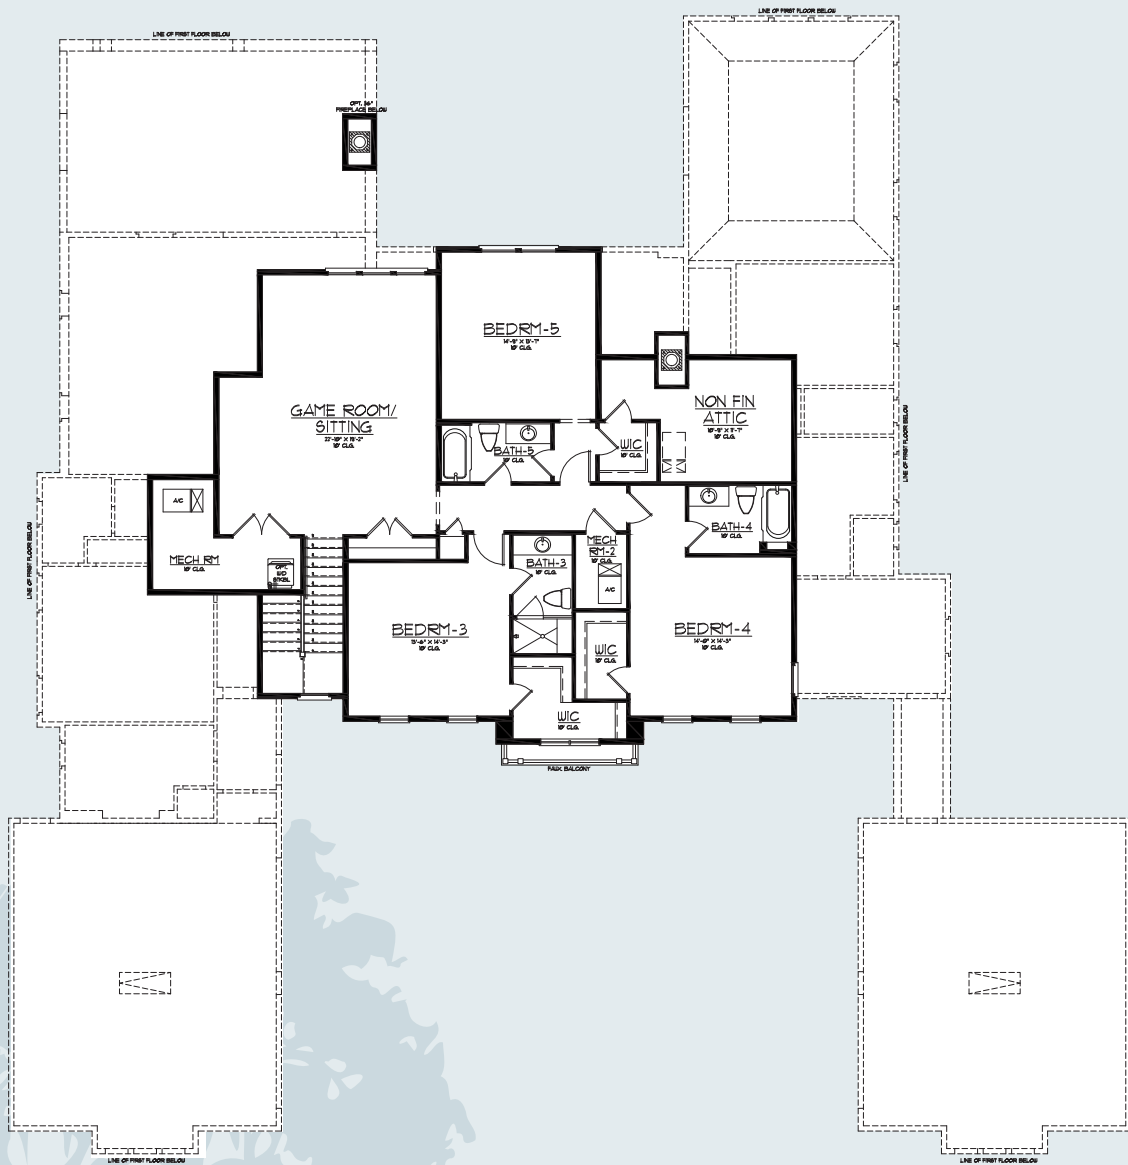

COASTAL GROVE
ESTATES

LUXURY HOMES
by MARCUS MEIDE

FLORENCE

5 BEDROOM | 5.5 BATH | 5,294 SQFT | 98'-9" WIDE X 100'-0" DEEP

1st
FIRST FLOOR PLAN
3,713 SQFT

2nd
SECOND FLOOR PLAN

1,581 SQFT

FLORENCE

5 BEDROOM | 5.5 BATH | 5,294 SQFT | 98'-9" WIDE X 100'-0" DEEP

FLORENCE

5 BEDROOM | 5.5 BATH | 5,294 SQFT | 98'-9" WIDE X 100'-0" DEEP

SITE MAP

LUXURY HOMES
by MARCUS MEIDE

LIC: #CGC1259652

EQUAL HOUSING
OPPORTUNITY