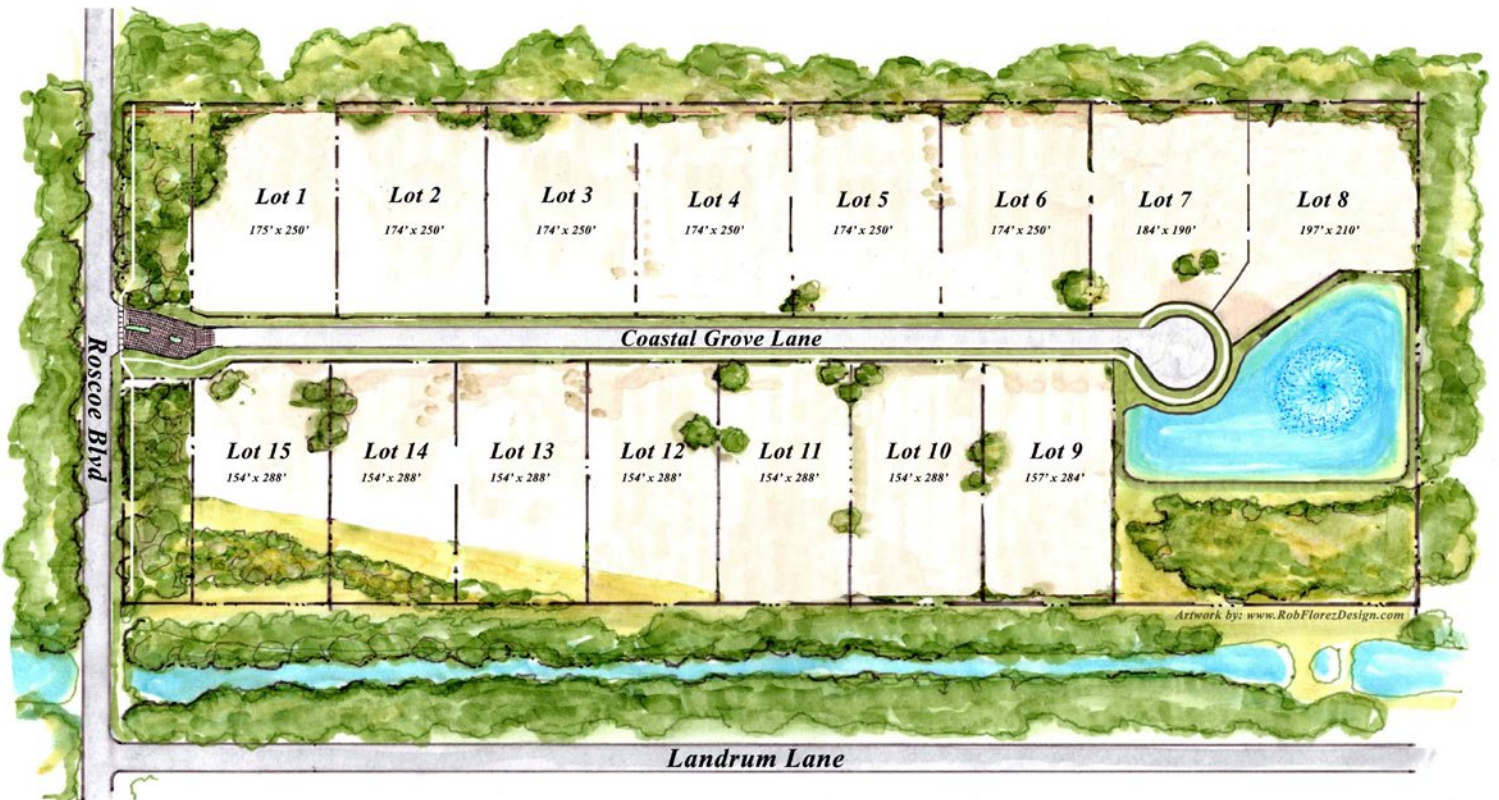

COASTAL GROVE  
ESTATES

LUXURY HOMES  
*by* MARCUS MEIDE

KINGSLEY

4 BEDROOM | 3.5 BATH | 3,592 SQFT | 82'-8" WIDE X 91'-0" DEEP

# 1st FIRST FLOOR PLAN

3,592 SQFT

# KINGSLEY

4 BEDROOM | 3.5 BATH | 3,592 SQFT | 82'-8" WIDE X 91'-0" DEEP

# KINGSLEY

4 BEDROOM | 3.5 BATH | 3,592 SQFT | 82'-8" WIDE X 91'-0" DEEP

COASTAL GROVE  
ESTATES

LUXURY HOMES  
by MARCUS MEIDE

LIC: #CGC1259652