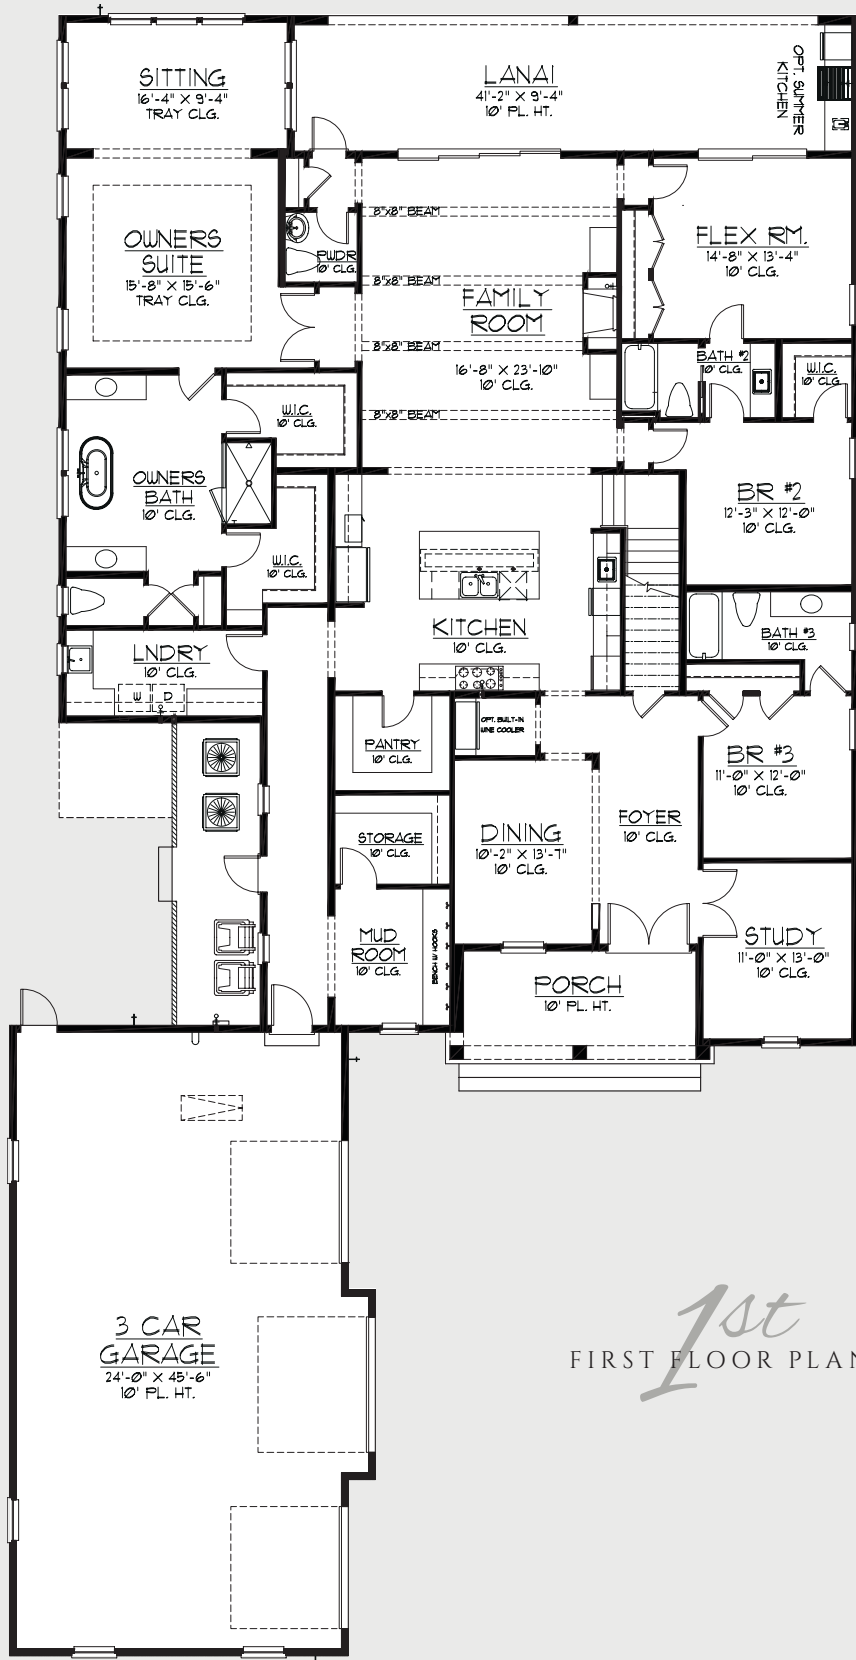

LUXURY HOMES

by MARCUS MEIDE

130 WHISTLING PALM COURT

RIVER LANDING
AT TWENTY MILE

6 BEDROOM | 5.5 BATH | 4,740 SQFT

1st
FIRST FLOOR PLAN

2nd
SECOND FLOOR PLAN

130 WHISTLING PALM COURT

6 BEDROOM | 5.5 BATH | 4,740 SQFT

130 WHISTLING PALM COURT

6 BEDROOM | 5.5 BATH | 4,740 SQFT

SITE MAP

LUXURY HOMES
by MARCUS MEIDE

LIC: #CGC1259652

EQUAL HOUSING
OPPORTUNITY