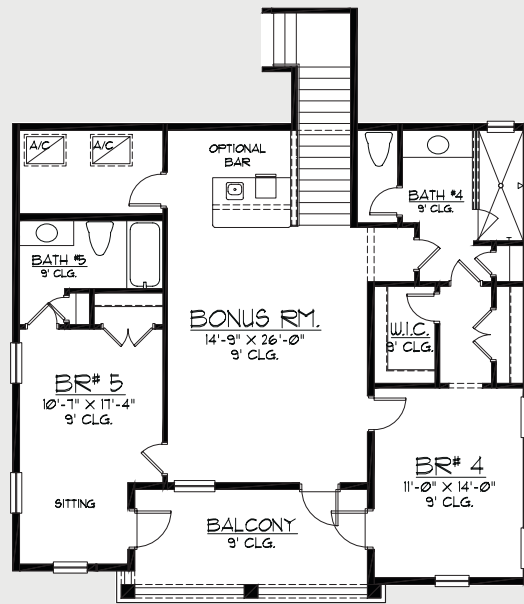

LUXURY HOMES

by MARCUS MEIDE

130 WHISTLING PALM COURT

RIVER LANDING
AT TWENTY MILE

6 BEDROOM | 5.5 BATH | 4,740 SQFT

1st
FIRST FLOOR PLAN

2nd
SECOND FLOOR PLAN

130 WHISTLING PALM COURT

6 BEDROOM | 5.5 BATH | 4,740 SQFT

130 WHISTLING PALM COURT

6 BEDROOM | 5.5 BATH | 4,740 SQFT

SITE MAP

LUXURY HOMES
by MARCUS MEIDE

LIC: #CGC1259652

EQUAL HOUSING
OPPORTUNITY