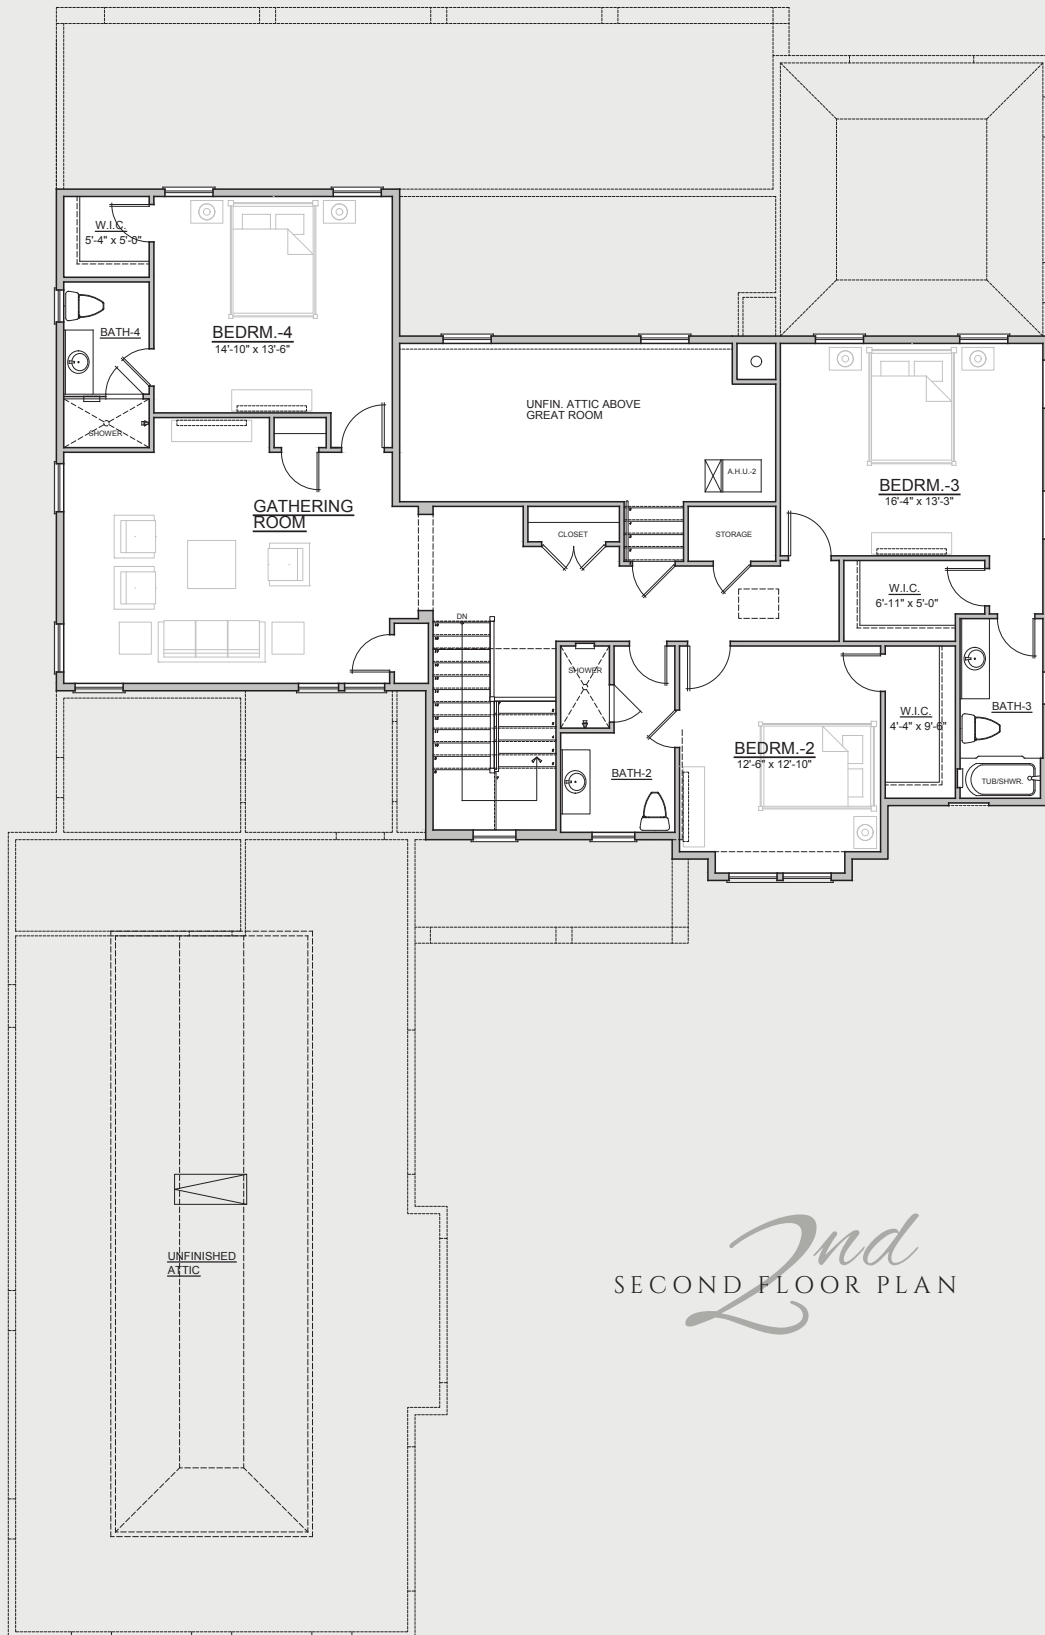

LUXURY HOMES

by MARCUS MEIDE

354 RIVER BREEZE DRIVE

RIVER LANDING
AT TWENTY MILE

4 BEDROOM | 4.5 BATH | 4,179 SQFT

1st
FIRST FLOOR PLAN

2nd
SECOND FLOOR PLAN

354 RIVER BREEZE DRIVE

4 BEDROOM | 4.5 BATH | 4,179 SQFT

354 RIVER BREEZE DRIVE

4 BEDROOM | 4.5 BATH | 4,179 SQFT

SITE MAP

LUXURY HOMES
by MARCUS MEIDE

LIC: #CGC1259652