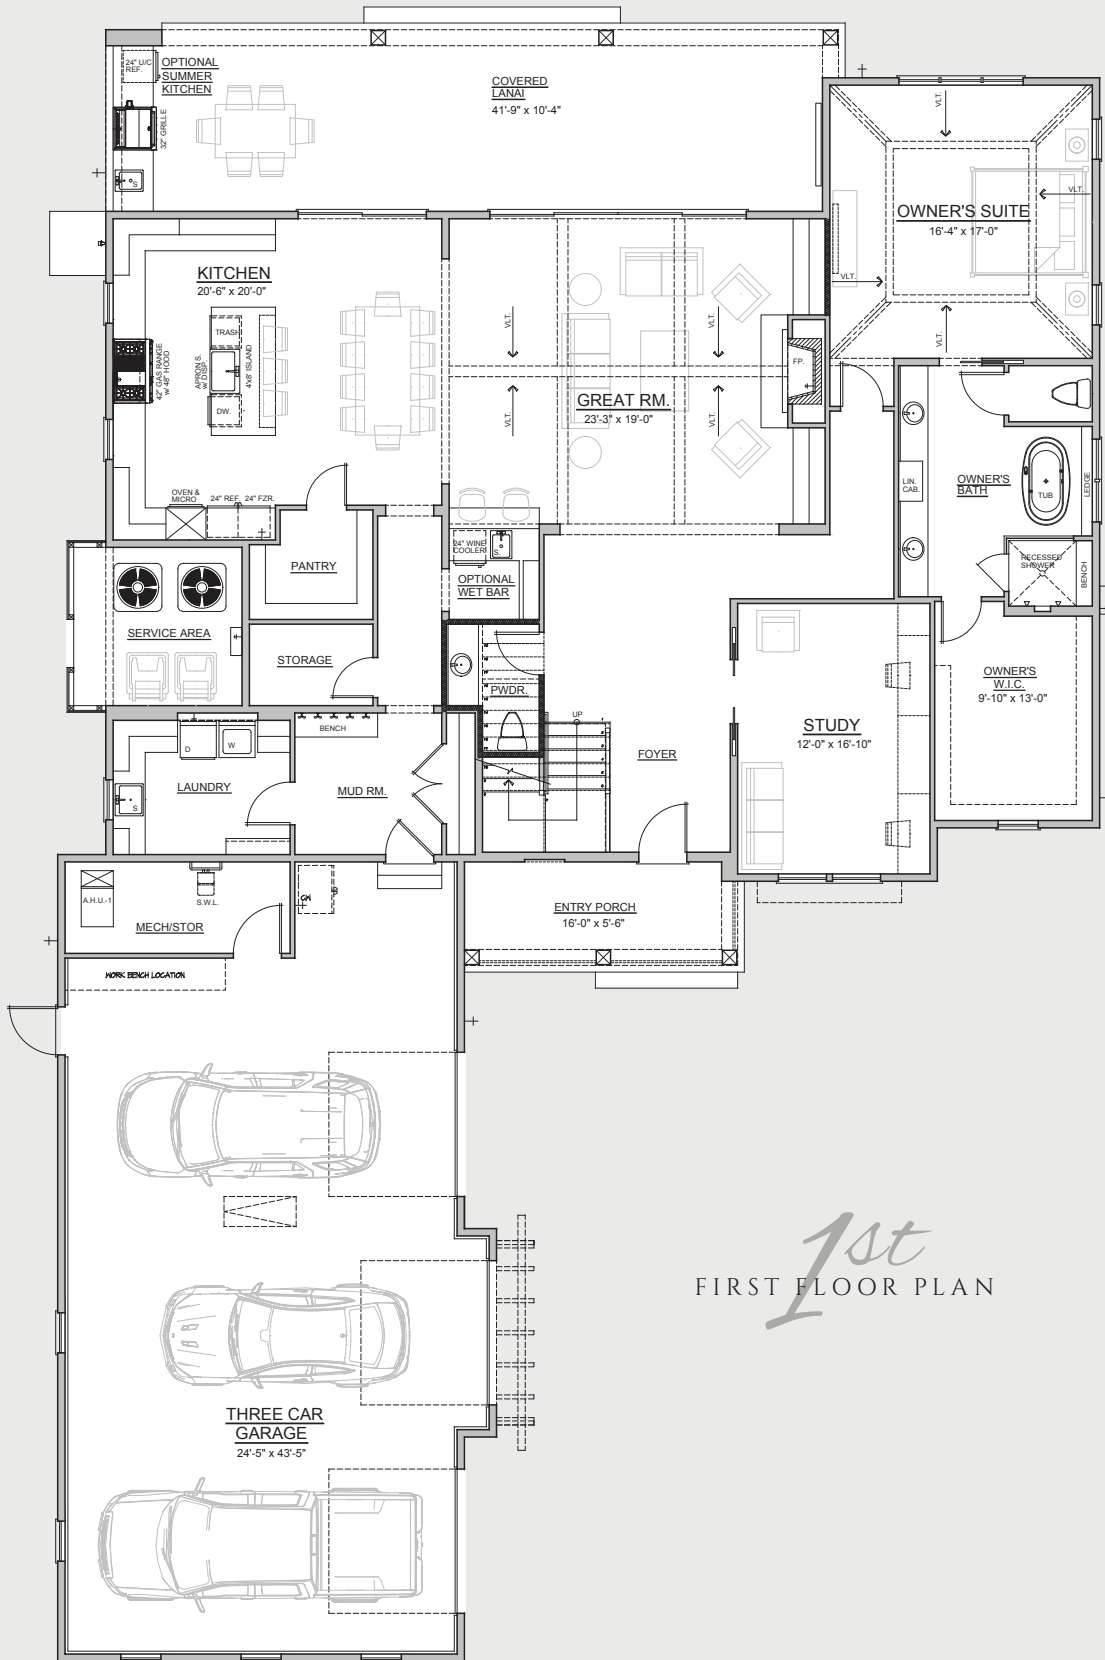

LUXURY HOMES

by MARCUS MEIDE

354 RIVER BREEZE DRIVE

RIVER LANDING
AT TWENTY MILE

4 BEDROOM | 4.5 BATH | 4,179 SQFT

1st
FIRST FLOOR PLAN

2nd
SECOND FLOOR PLAN

354 RIVER BREEZE DRIVE

4 BEDROOM | 4.5 BATH | 4,179 SQFT

354 RIVER BREEZE DRIVE

4 BEDROOM | 4.5 BATH | 4,179 SQFT

SITE MAP

LUXURY HOMES
by MARCUS MEIDE

LIC: #CGC1259652