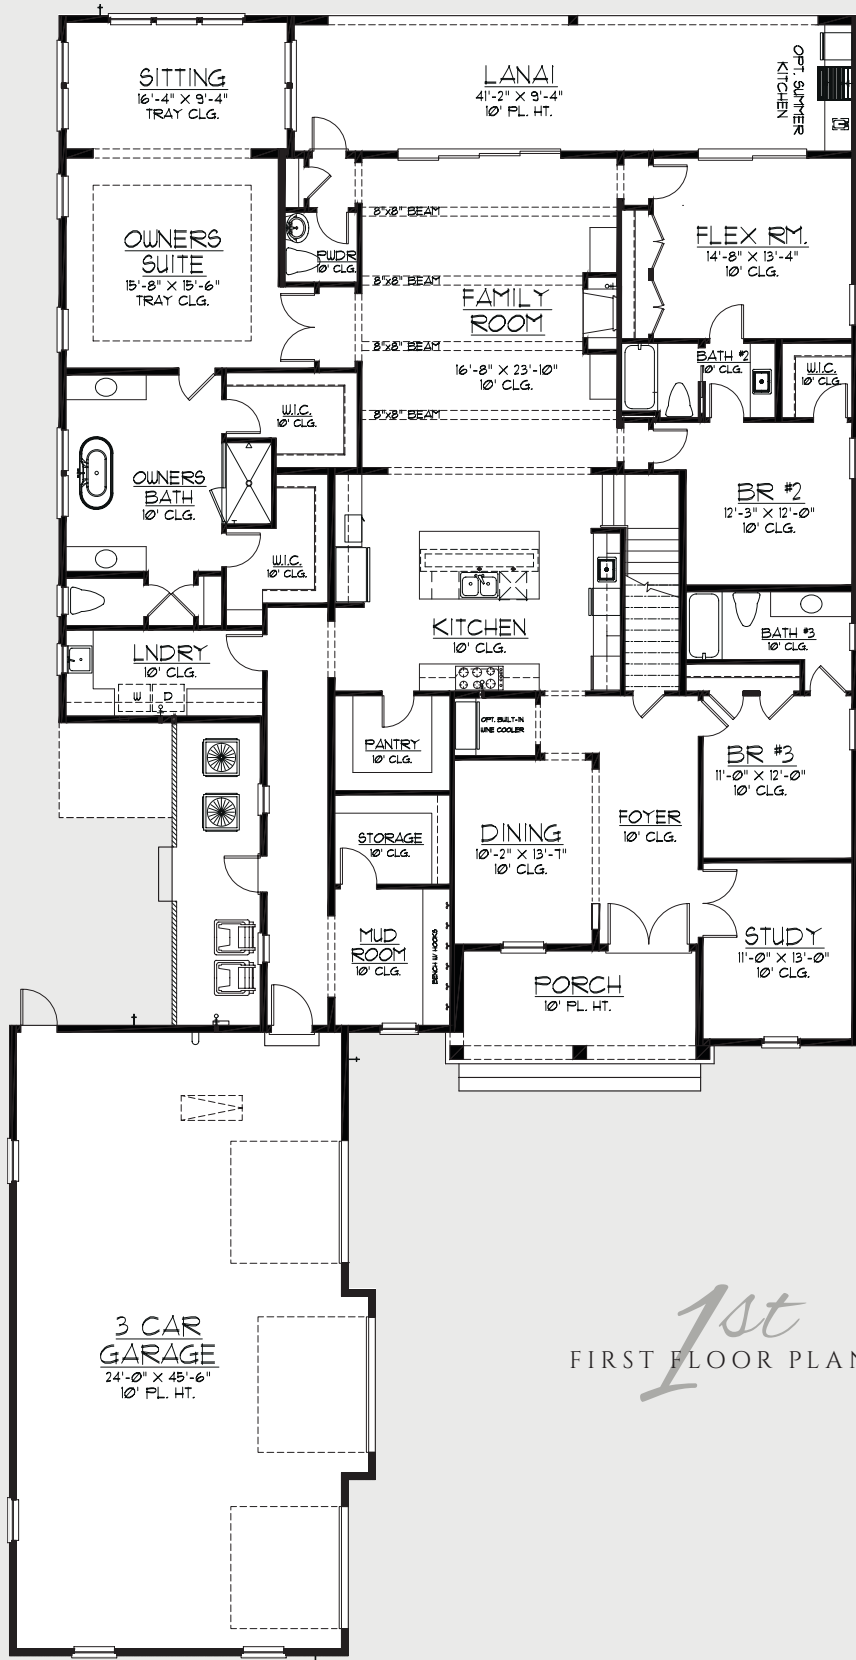

## 130 WHISTLING PALM COURT

RIVER LANDING  
AT TWENTY MILE

6 BEDROOM | 5.5 BATH | 4,740 SQFT

1<sup>st</sup>  
FIRST FLOOR PLAN

2<sup>nd</sup>  
SECOND FLOOR PLAN

# 130 WHISTLING PALM COURT

6 BEDROOM | 5.5 BATH | 4,740 SQFT