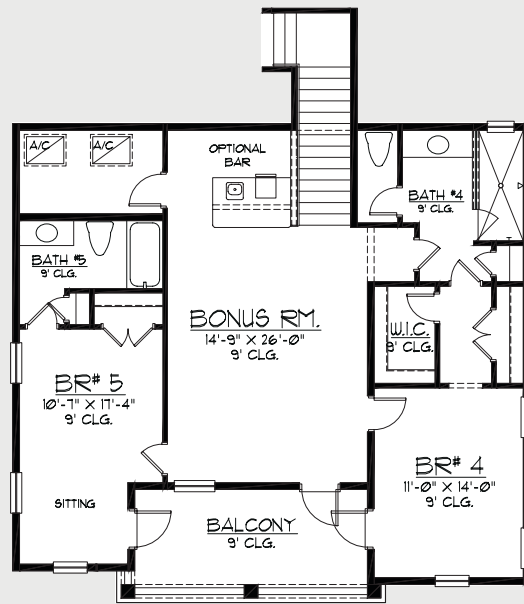

## 130 WHISTLING PALM COURT

RIVER LANDING  
AT TWENTY MILE

6 BEDROOM | 5.5 BATH | 4,740 SQFT

1<sup>st</sup>  
FIRST FLOOR PLAN

2<sup>nd</sup>  
SECOND FLOOR PLAN

# 130 WHISTLING PALM COURT

6 BEDROOM | 5.5 BATH | 4,740 SQFT